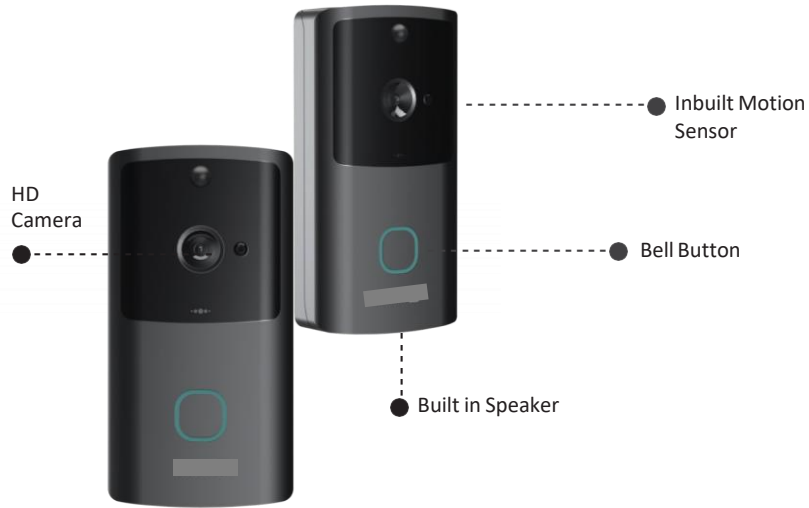

WiFi Operated

Schedule Power ON / OFF

Triangular Pattern

Google | Alexa Compatible

Create Any Design with Any Color :

Security & Surveillance

Explore a wide range of Smart Security & surveillance products

Smart Video Door Bell

For authorizing easy monitoring to all its users, Sumona's Smart Video Door Bell is equipped with an inbuilt camera that lets anyone using the doorbell view the recording of the camera whenever he or she wishes to. This camera is high in resolution and also works in night vision mode.

 2 Way Calling

 Motion Detection

 Bell Ring

 HD Resolution

Smart PTZ Camera

Smart Camera will video record the footage nearby and let you display it via your smartphone. It will also let you strike a conversation with the person in front of the device. This essentially means that with Smart Camera in operation, it will be next to impossible for an intruder to enter the place where it is fixed without your permission. Ensuring the security of your place was never this easy as well as intriguing, as much as it gets after the installation of Smart Camera.