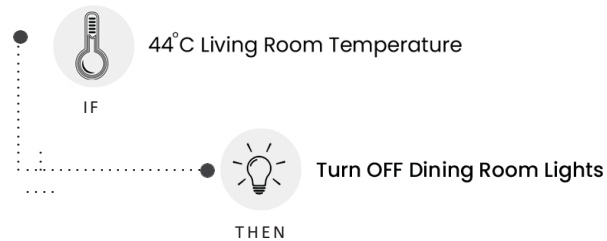

Smart Zigbee Sensors

Based on low-rate wireless personal area networks, Sumona's Zigbee sensors are less expensive when compared to other wireless personal area networks.

This makes them the most suitable smart devices that can be used for home automation. They find application with variety of smart devices such as wireless switches, panel lights, retrofit, and every other Sumona's products. Sumona's Zigbee sensors' low power consumption is power output dependent and is environment specific.

Create Smart Scene With Smart Sensors

IF DOOR OPENS > TURN ON LIGHTS

IF LOW LIGHT DETECTED > ROLL OVER CURTAIN