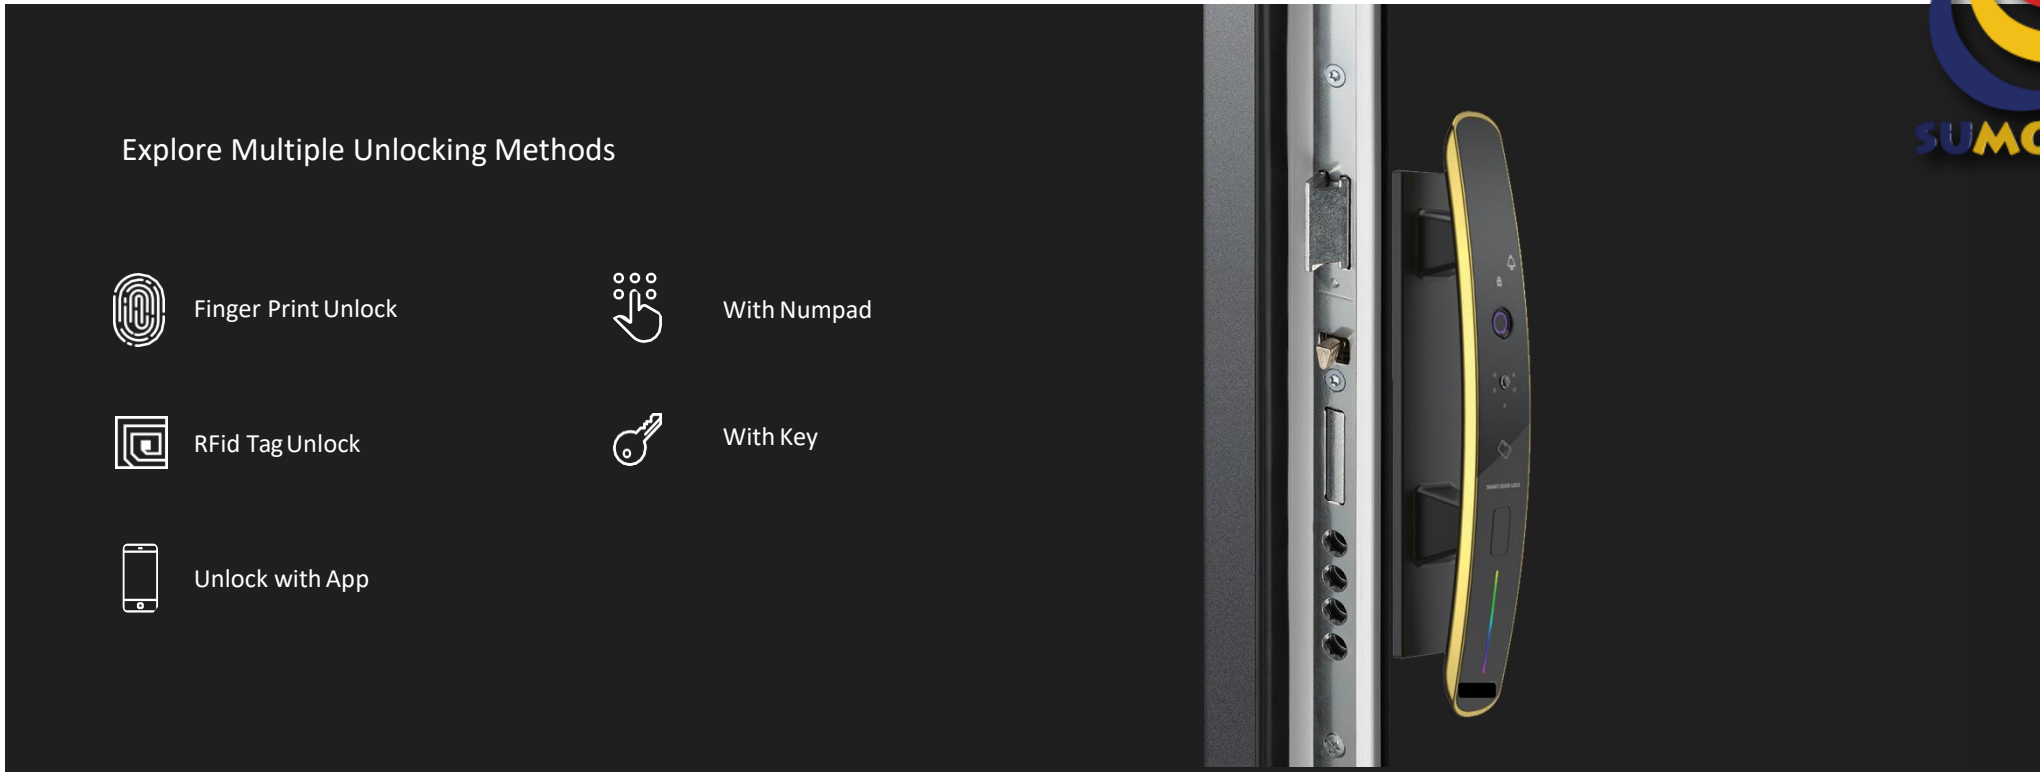

For authorizing easy monitoring to all its users, Sumona's Smart Video Door Bell is equipped with an inbuilt camera that lets anyone using the doorbell view the recording of the camera whenever he or she wishes to. This camera is high in resolution and also works in night vision mode.

 2 Way Calling

 Motion Detection

 Bell Ring

 HD Resolution

Smart PTZ Camera

Smart Camera will video record the footage nearby and let you display it via your smartphone. It will also let you strike a conversation with the person in front of the device. This essentially means that with Smart Camera in operation, it will be next to impossible for an intruder to enter the place where it is fixed without your permission. Ensuring the security of your place was never this easy as well as intriguing, as much as it gets after the installation of Smart Camera.

Available Variants :

Smart PTZ Indoor Camera

Smart PTZ Outdoor Camera

 HD Resolution

 Voice Assistance

 Motion Detection

 Pan 360 Degree & Tilt

 2X Digital Zoom

 Cloud Storage

Smart DoorLocks

“Manage not only the entries and exits at your place,
but also the environment around your door using Sumona’s Smart Door Lock”

Adept when employed |Sophisticated in looks

If we state “No one would be able to enter without your permission, if you are using Sumona’s Smart Door Lock”, that would be too obvious. But if we state “Sumona’s Smart Door Lock would be able to have a complete idea about your door’s surroundings and even let you control the entries as well as exits from your place via your smartphone”, it’d be shockingly true, or truly shocking!