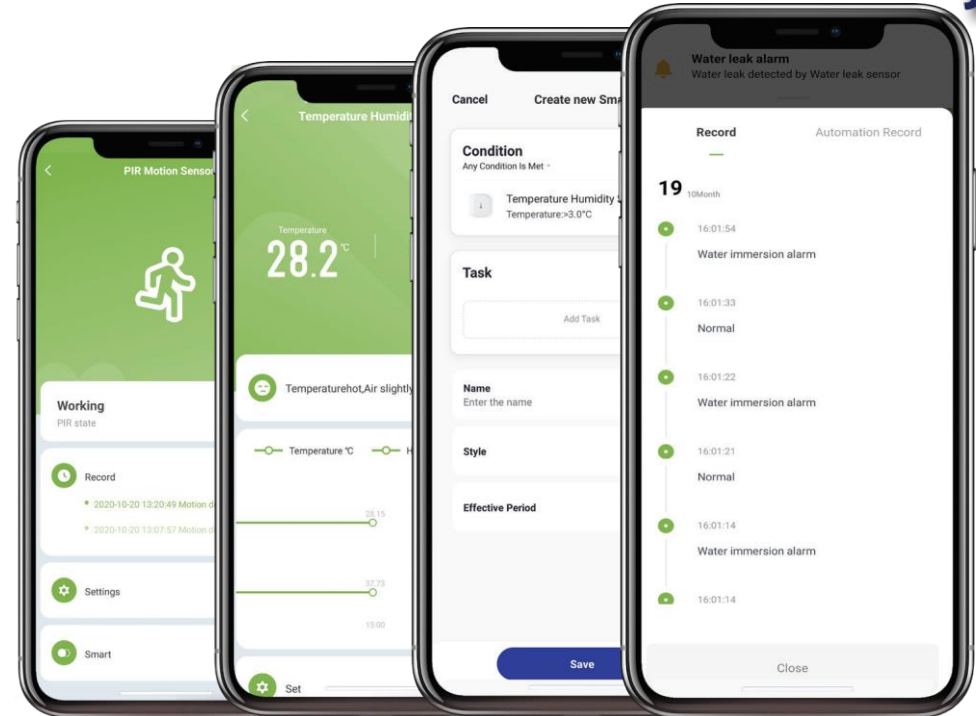

Smart Zigbee Sensors

Based on low-rate wireless personal area networks, Sumona's Zigbee sensors are less expensive when compared to other wireless personal area networks.

This makes them the most suitable smart devices that can be used for home automation. They find application with variety of smart devices such as wireless switches, panel lights, retrofit, and every other Sumona's products. Sumona's Zigbee sensors' low power consumption is power output dependent and is environment specific.

Create Smart Scene With Smart Sensors

IF DOOR OPENS > TURN ON LIGHTS

IF LOW LIGHT DETECTED > ROLL OVER CURTAIN