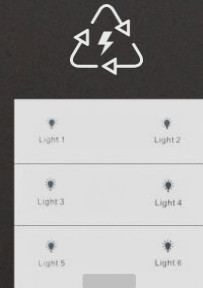

6 GANG

KINETIC ENERGYSWITCH

3 GANG

KINETIC ENERGYSWITCH

WIFI

MINISWITCH

OK GOOGLE

Not only can you monitor and control Sumona's Smart Gadgets using a gentle tap on your smartphone, or being physically present near it, but also using your voice, all you need to do is give the command. All the Sumona's Smart devices can be integrated with Amazon Alexa as well as Google Assistant. So bring home your choice of Sumona devices today, and make your life better, smarter, and quicker. Convenience, at your disposal.