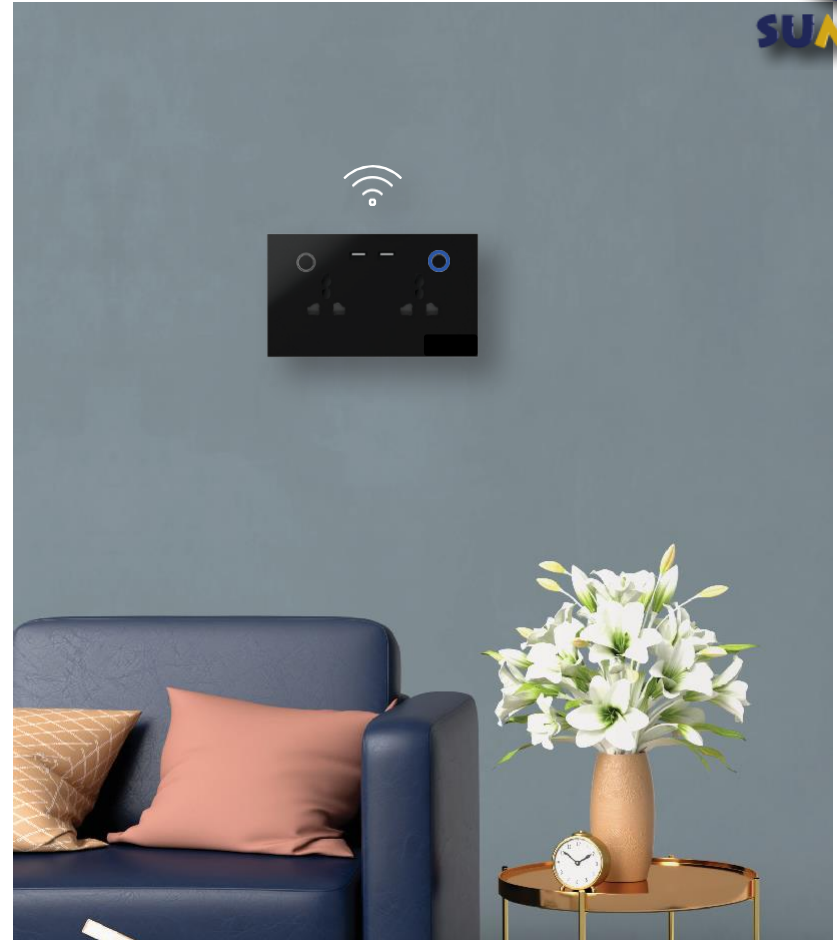

Switch & Controls

Explore a Wide Range of Smart Switches

Glass Panel Touch Switches

Glass Panel Touch Switches can be installed at any wall of your place for controlling every appliance in its surrounding. Based on Capacitive touch technology, a smooth tap on it would lead to turning on/off of the appliance associated with it. Equipped with backlight LED, constant color output on Glass Panel Touch Switches would indicate on/off condition.

Available Variants :

4 GANGSWITCH WITH FAN

4 GANGSWITCH WITH SOCKET

2 USB PORT WITH 2 SOCKET

4 GANGSWITCH

2 GANGSWITCH

CURTAIN ROLLER SWITCH

WiFi Operated

Schedule Power ON / OFF

Capacitive Touch

Google | Alexa Compatible

Modular Touch Switches

By using Smart Modular Touch Switches, you can convert your existing switchboard into a much smarter one. Doing this would also mean that you are changing the look of your switchboard into a much more attractive one. And once that is done, the switches can be operated with your gentle touches, as well as your smartphone and voice assistance