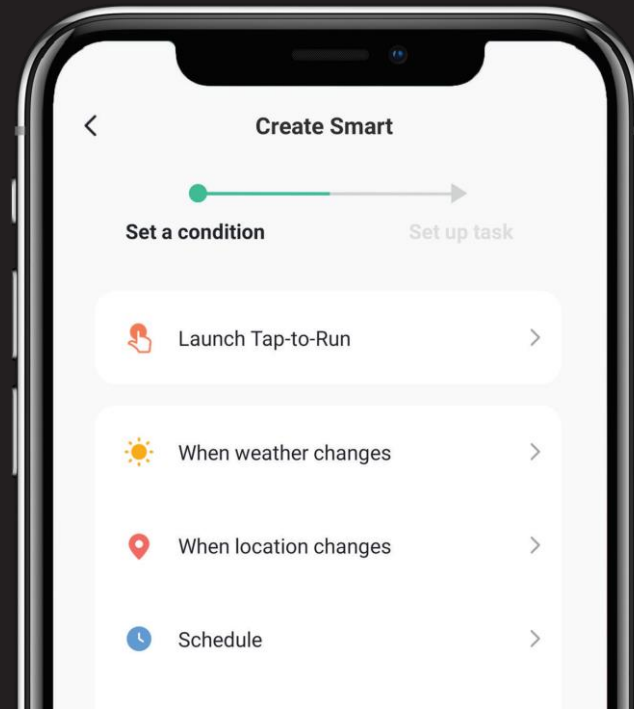

SWITCHES &
CONTROL

SMART
LIGHTING

SECURITY &
SURVEILLANCE

SMART
SENSORS

Mobile Application

One App, Multiple Controls

.....

Customize your Home Automation

Unneed the need of turning on the switch at your place at 6 p.m. daily when you get home!
Schedule your Sumona's smart devices from your smartphone according to your routine.

DOOR OPEN > TURN ON LIGHTS

GAS SENSOR > TURN OFF THE VALVE

MOTION DETECT > TURN ON VIDEO RECORDINGt

All the products of Sumona are linked with mobile application. This integration allows every user to monitor the reports sent by Sumona's products, and take appropriate action via his or her smartphone, Mobile application is the epicenter of control for all our products. So, any time you wish to monitor or control any of your devices, all you need to do is open your Mobile Application and its one click away