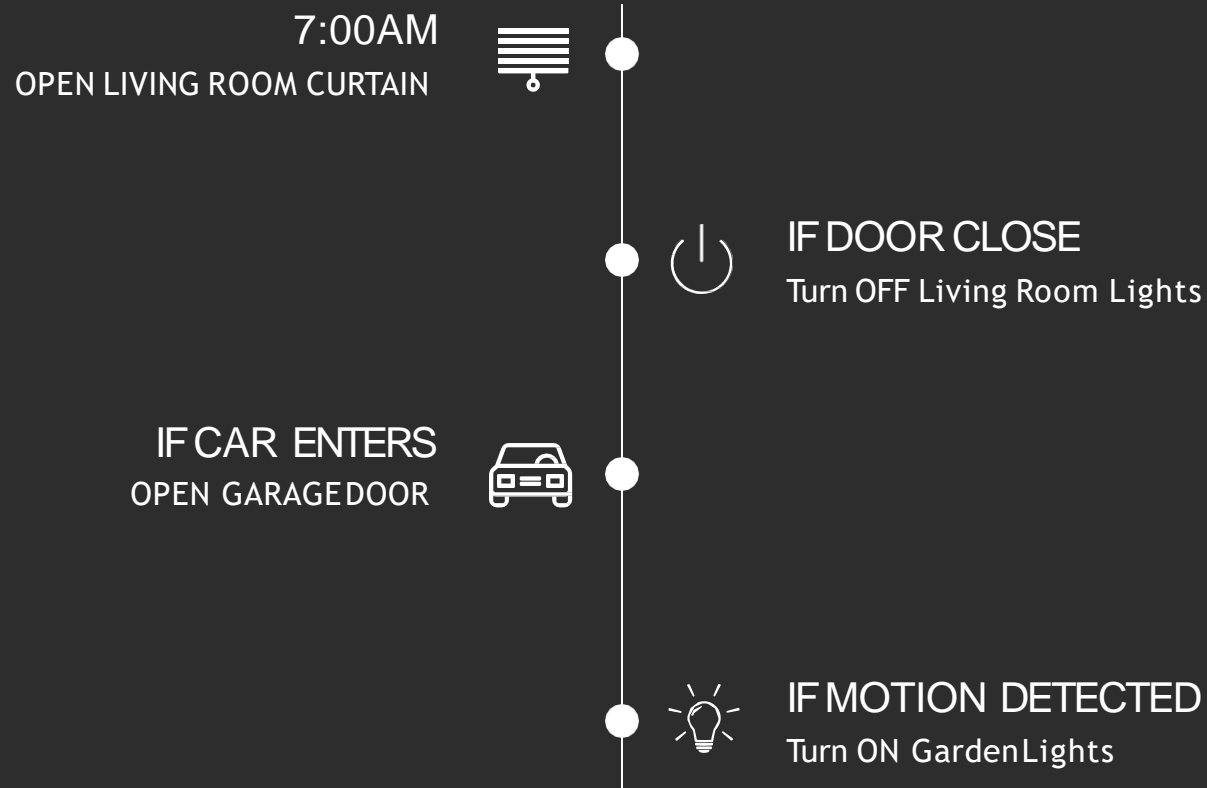

Available Variants :

1 Gang

2 Gang

Curtain Roller

4 Gang

WiFi Operated

Schedule Power ON / OFF

Energy Efficient

Google | Alexa Compatible

Turn Off Garden lights!

REGORATION

Create A Smart Scene

Sumona's smart devices are not only elegant looking but equally proficient. They are programmed using the latest IFTTT technology. They report to you about the electricity consumption of various appliances at your place.

Smart Lightings

Explore Smart Panel Lights, Nano Leaf & Smart Bulbs

 WiFi Operated

 Schedule Power ON / OFF

Available in CCT & RGB Control Feature

Smart Panel Lights

Position Smart Panel Lights for granting lights and in turn, life to all the dark corners at your place. Whether it be the ceiling of your place or the dark floors, as well as floor spaces, you can install Sumona's Smart Panel Lights and enlighten them.

The difference between ordinary Panel lights and Sumona's Smart Panel lights is, they are self-reporting on your smartphone and can be controlled, and additionally scheduled from the same. Sumona's Smart Panel Lights can be integrated with a smartphone, whether that operates on iOS or Android. This feature of Smart Panel Lights enables users to remotely utilize them, either for turning on/off lightings of a particular part at your place.