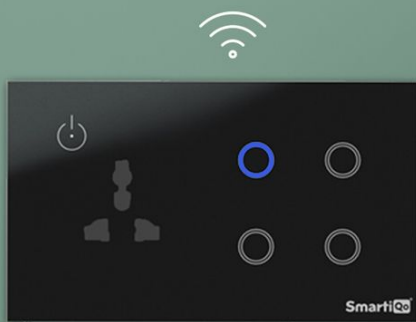

# OKAY GOOGLE ! TURN OFF THE LIGHTS IN LIVING ROOM

Compatible with Amazon Alexa, Echo Dot and Google Assistant.